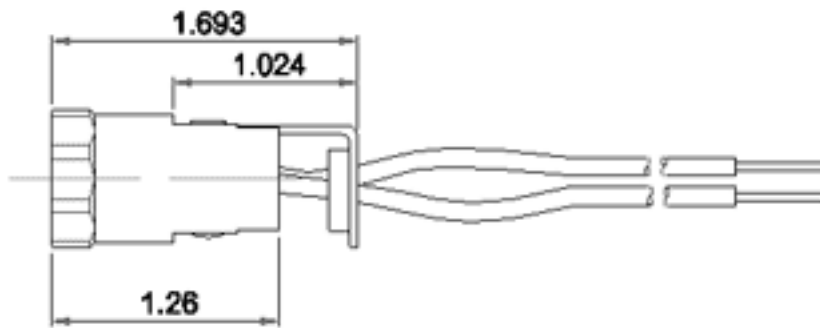

Mitronix

Lamp: Candelabra Screw
Rating: 250V 660W Leads:
105C 18AWG Steel Mounting
Bracket

Part #: K50

Model : K-50
Rate : 250V/660W
Body : E12 phenolic
Leads : 18AWG 105°C, 150°C, 200°C
Mounting bracket : steel, zinc plate