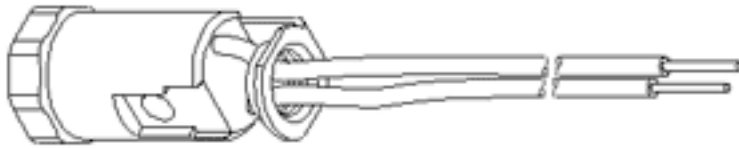

Mitronix

Lamp: Candelabra Screw
Rating: 250V 660W Leads:
105C 18AWG Steel Mounting
Bracket

Part #: K50

Model : K-50
Rate : 250V/660W
Body : E12 phenolic
Leads : 18AWG 105°C, 150°C, 200°C
Mounting bracket : steel, zinc plate