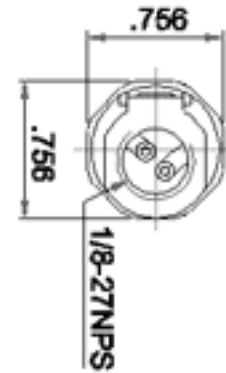

Mitronix

Lamp: Candelabra Screw
Rating: 250V 660W Leads:
105C 18AWG Steel Mounting
Bracket

Part #: K50

Model : K-50
Rate : 250V/660W
Body : E12 phenolic
Leads : 18AWG 105°C, 150°C, 200°C
Mounting bracket : steel, zinc plate