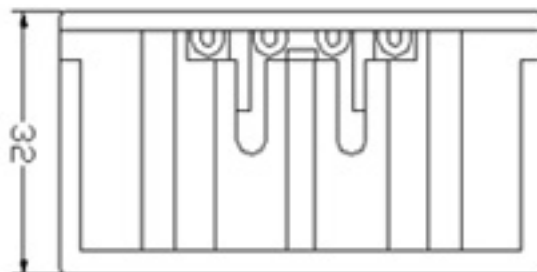

Mitronix

Lamp Base: GX-10q-1, 2,
3, 4 Rating: 250V 75W
Housing: Polycarbonate

Part #: SC-224

Mitronix

Lamp Base: GX-10q-1, 2,
3, 4 Rating: 250V 75W
Housing: Polycarbonate

Part #: SC-224