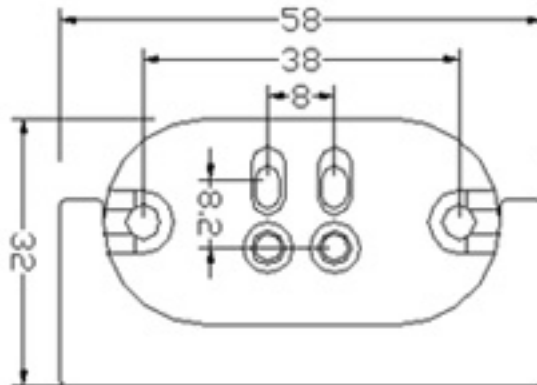

Mitronix

Lamp Base: GX-10q-1, 2,
3, 4 Rating: 250V 75W
Housing: Polycarbonate

Part #: SC-224

Mitronix

Lamp Base: GX-10q-1, 2,
3, 4 Rating: 250V 75W
Housing: Polycarbonate

Part #: SC-224